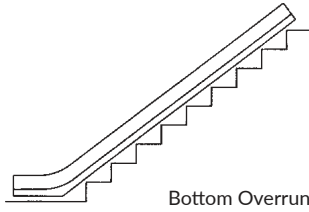

CHOOSING THE RIGHT CURVED STAIRLIFT

CRE-2110 - Elite Indoor Curved Stairlift

STANDARD FEATURES

- Plush, generous-size seat with multiple height adjustments
- Adjustable width armrests
- Offset swivel seat to get on/off safe and easily
- Armrest rocker switch for simple operation
- Painted rail with covered gear rack gives a sleek appearance
- Flip up arms, seat, and footrest create extra space on steps
- Two wireless call/sends allow unit to be controlled remotely
- Two 12v batteries ensure performance even in a power outage
- Soft start/stop for a smooth ride from start to finish
- Adjustable footrest height for maximum comfort
- Onboard audio/visual diagnostics for easy service
- Obstruction sensors and seat belt ensure safety

CHOOSING THE RIGHT CURVED STAIRLIFT

STRAIGHT RAIL APPLICATIONS:

1

2

3

90° TURNS:

4

5