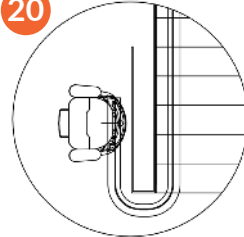

16

Custom Radius 180° Inside Turn

RAIL AND PARK OPTIONS:

17

Top Overrun

18

Bottom Overrun

19

90° Park Position

20

180° Park Position

21

90° with Special Turn

22

180° with special turn

23