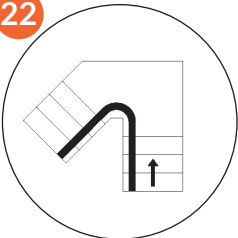

90° Park Position

20

180° Park Position

21

90° with Special Turn

22

180° with special turn

23

Lower Landing 18"-20"
Normal Rail Extension

24

Upper Landing 6"-8"
Normal Rail Extension

25

Additional Straight
Intermediate Landing

**AVAILABLE CURVED
STAIRLIFT OPTIONS
ON NEXT PAGE.**

SEAT OPTIONS

- Variety of upholstery choices