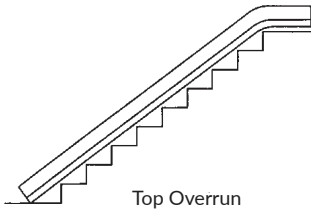

CHOOSING THE RIGHT CURVED STAIRLIFT

CRE-2110 - Elite Indoor Curved Stairlift

STANDARD FEATURES

- Plush, generous-size seat with multiple height adjustments
- Adjustable width armrests
- Offset swivel seat to get on/off safe and easily
- Armrest rocker switch for simple operation
- Painted rail with covered gear rack gives a sleek appearance
- Flip up arms, seat, and footrest create extra space on steps
- Two wireless call/sends allow unit to be controlled remotely
- Two 12v batteries ensure performance even in a power outage
- Soft start/stop for a smooth ride from start to finish
- Adjustable footrest height for maximum comfort
- Onboard audio/visual diagnostics for easy service
- Obstruction sensors and seat belt ensure safety

CHOOSING THE RIGHT CURVED STAIRLIFT

STRAIGHT RAIL APPLICATIONS:

1

2

3

90° TURNS:

4

5