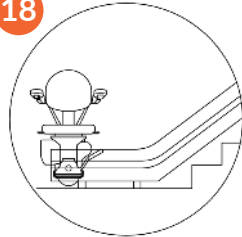

16

Custom Radius 180° Inside Turn

RAIL AND PARK OPTIONS:

17

Top Overrun

18

Bottom Overrun

19

90° Park Position

20

180° Park Position

21

90° with Special Turn

22

180° with special turn

23