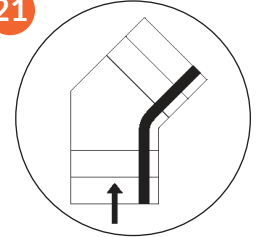

90° with Special Turn

22