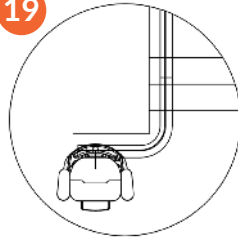

16

Custom Radius 180° Inside Turn

RAIL AND PARK OPTIONS:

17

Top Overrun

18

Bottom Overrun

19

90° Park Position

20

180° Park Position

21

90° with Special Turn

22

180° with special turn

23